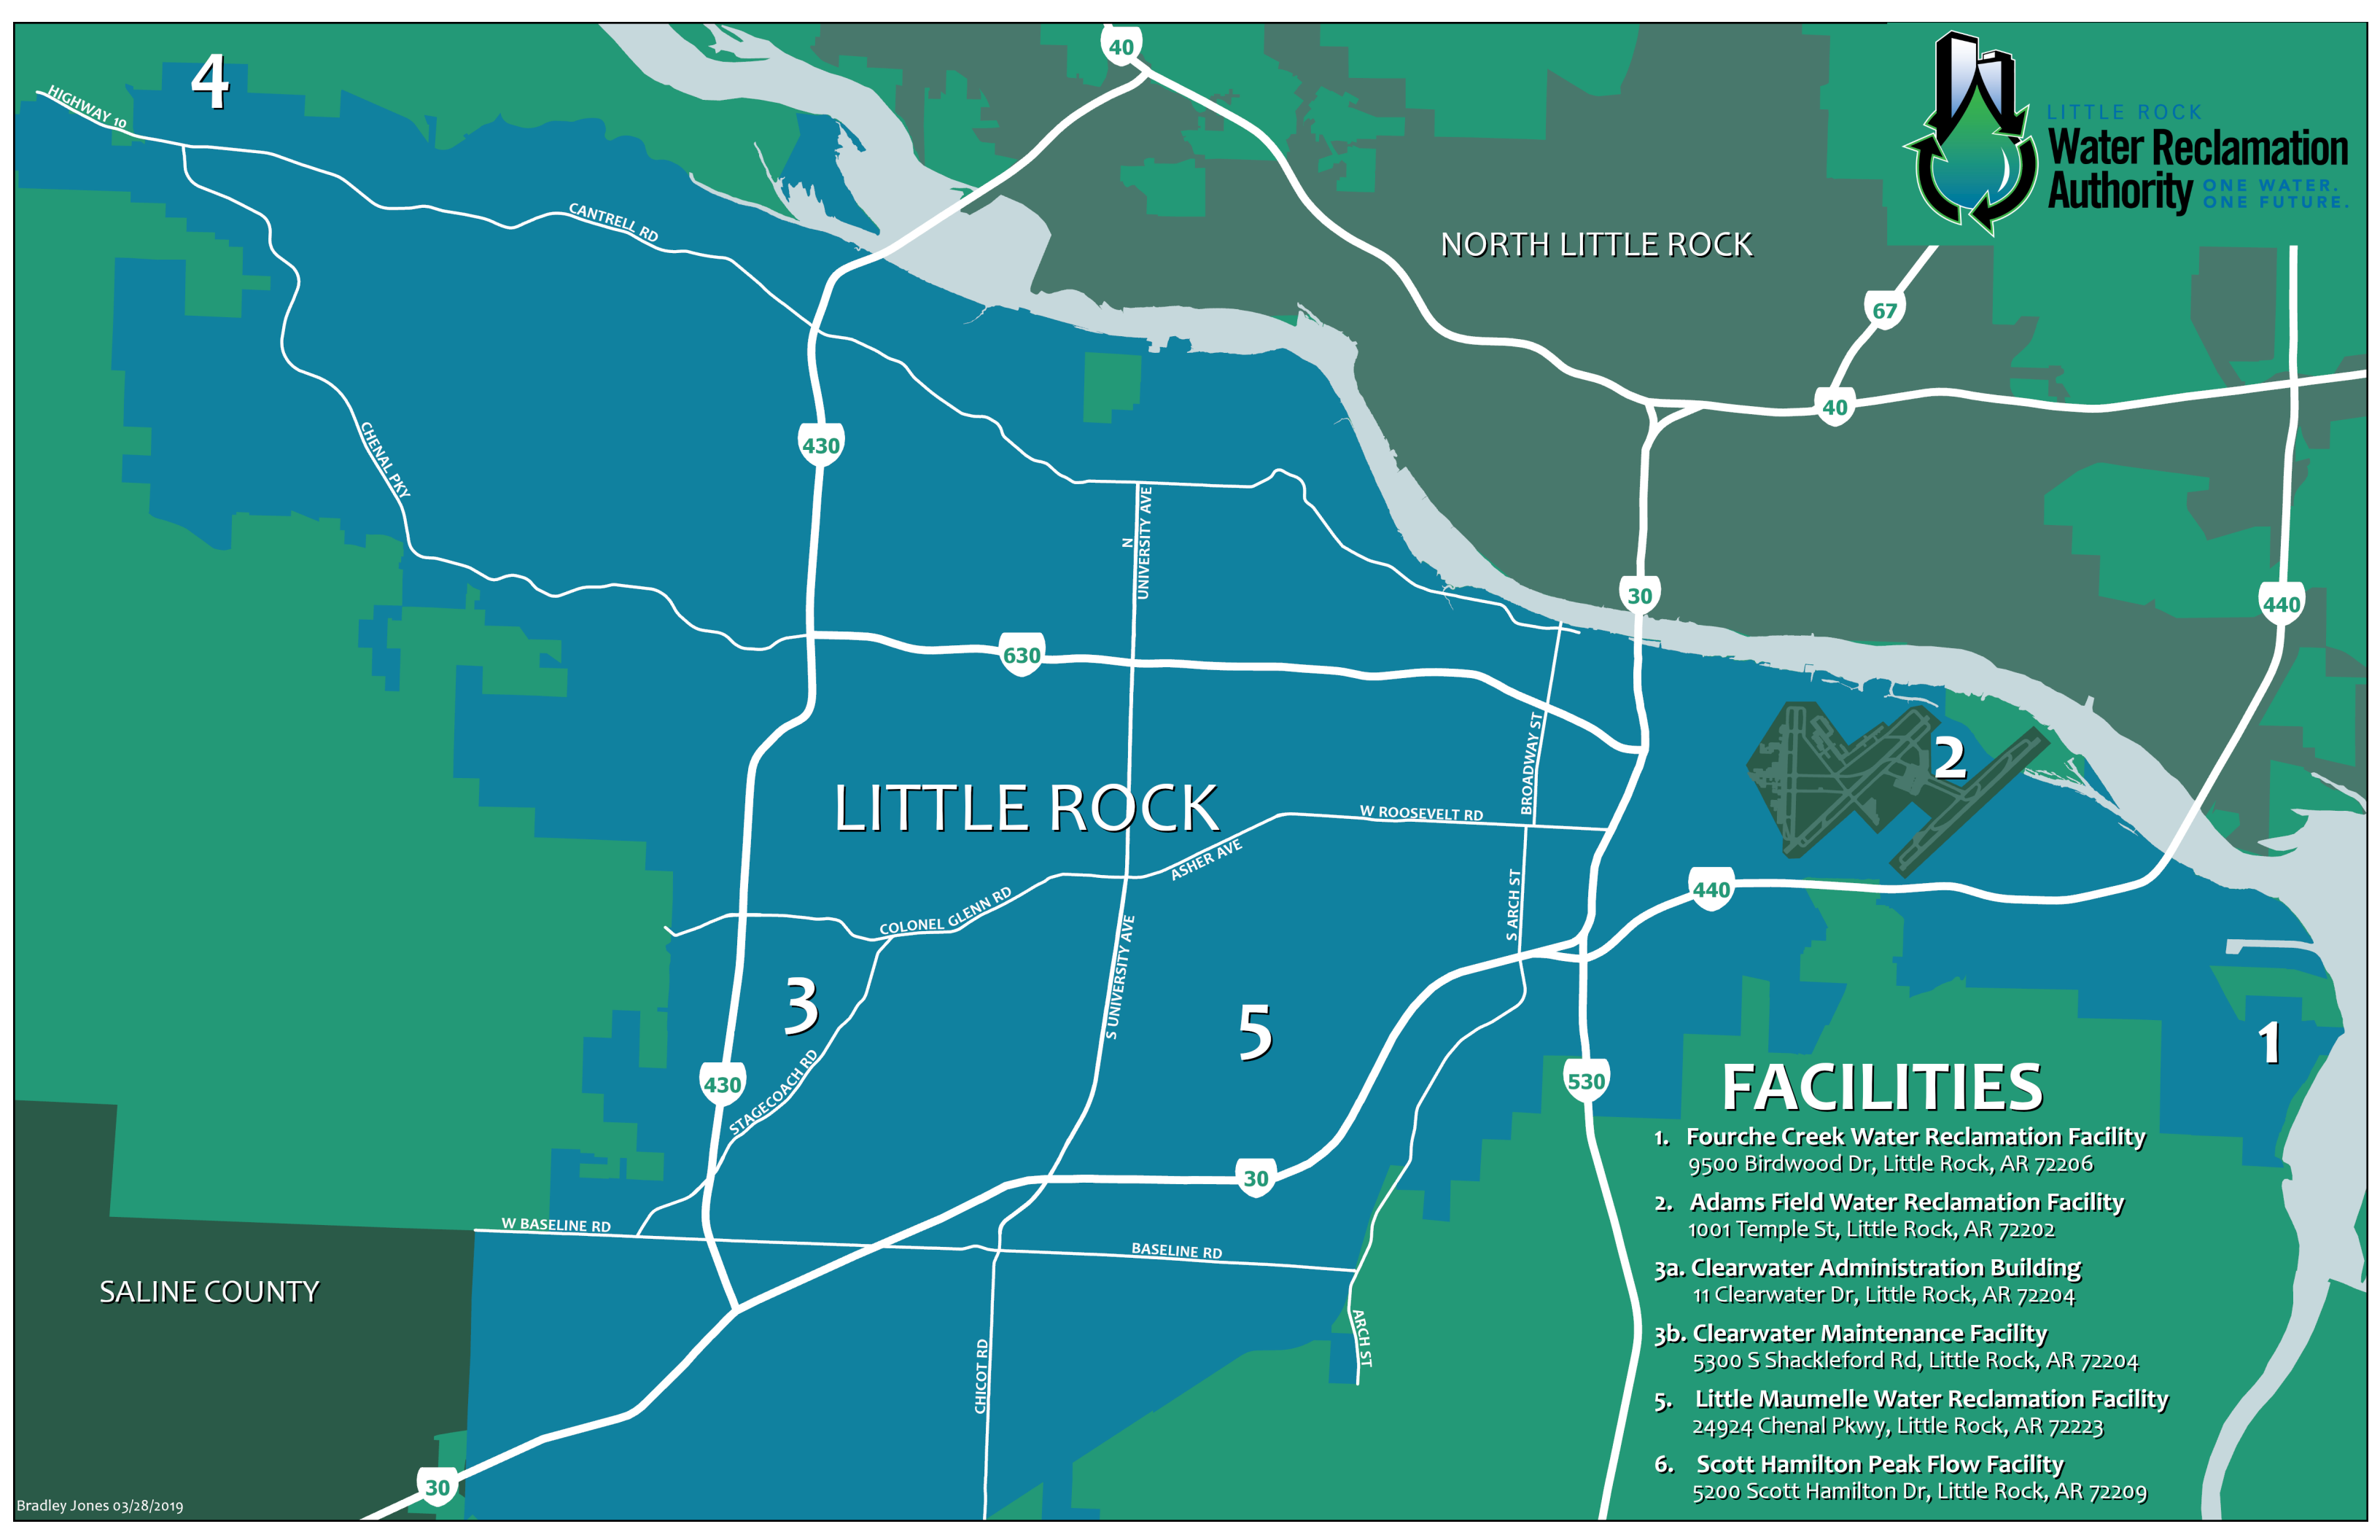

LITTLE ROCK
**Water Reclamation
Authority**
ONE WATER.
ONE FUTURE.

FACILITIES

1. **Fourche Creek Water Reclamation Facility**
9500 Birdwood Dr, Little Rock, AR 72206
2. **Adams Field Water Reclamation Facility**
1001 Temple St, Little Rock, AR 72202
- 3a. **Clearwater Administration Building**
11 Clearwater Dr, Little Rock, AR 72204
- 3b. **Clearwater Maintenance Facility**
5300 S Shackleford Rd, Little Rock, AR 72204
5. **Little Maumelle Water Reclamation Facility**
24924 Chenal Pkwy, Little Rock, AR 72223
6. **Scott Hamilton Peak Flow Facility**
5200 Scott Hamilton Dr, Little Rock, AR 72209

SALINE COUNTY

LITTLE ROCK
Water Reclamation Authority ONE WATER.
ONE FUTURE.